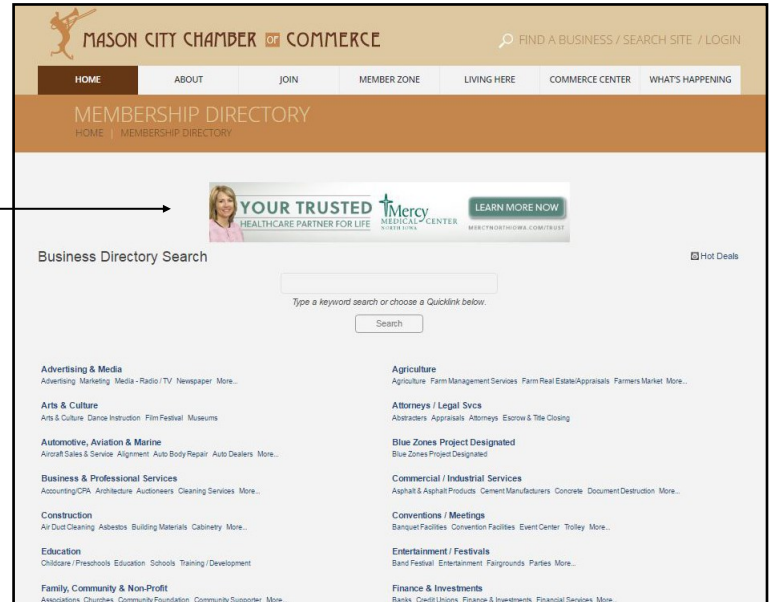

Mason City Area Chamber of Commerce

Online Member Directory Options

Premium Banner Package: \$600 Annual Fee

Premium Ad Location

Main Business Directory Search Page

- First page seen when a guest views Membership Directory on the Chamber website
- Display time: 4.5 seconds
- Limited to three banners
- Banner size: 480 x 60 pixels
- Includes Enhanced Listing
- Priority placement over Standard & Enhanced Listings in category
- First come, first served

Category Banner Package: \$500 Annual Fee

Category Ad Location

Business-Specific Page

- Example to the right is first page seen when a guest clicks on "Telecommunications, IT & Computers" under Category Quick Links
- Display time: 4.5 seconds
- Limited to three banners
- Banner size: 480 x 60 pixels
- Includes Enhanced Listing
- Priority placement over Standard & Enhanced Listings in category
- First come, first served