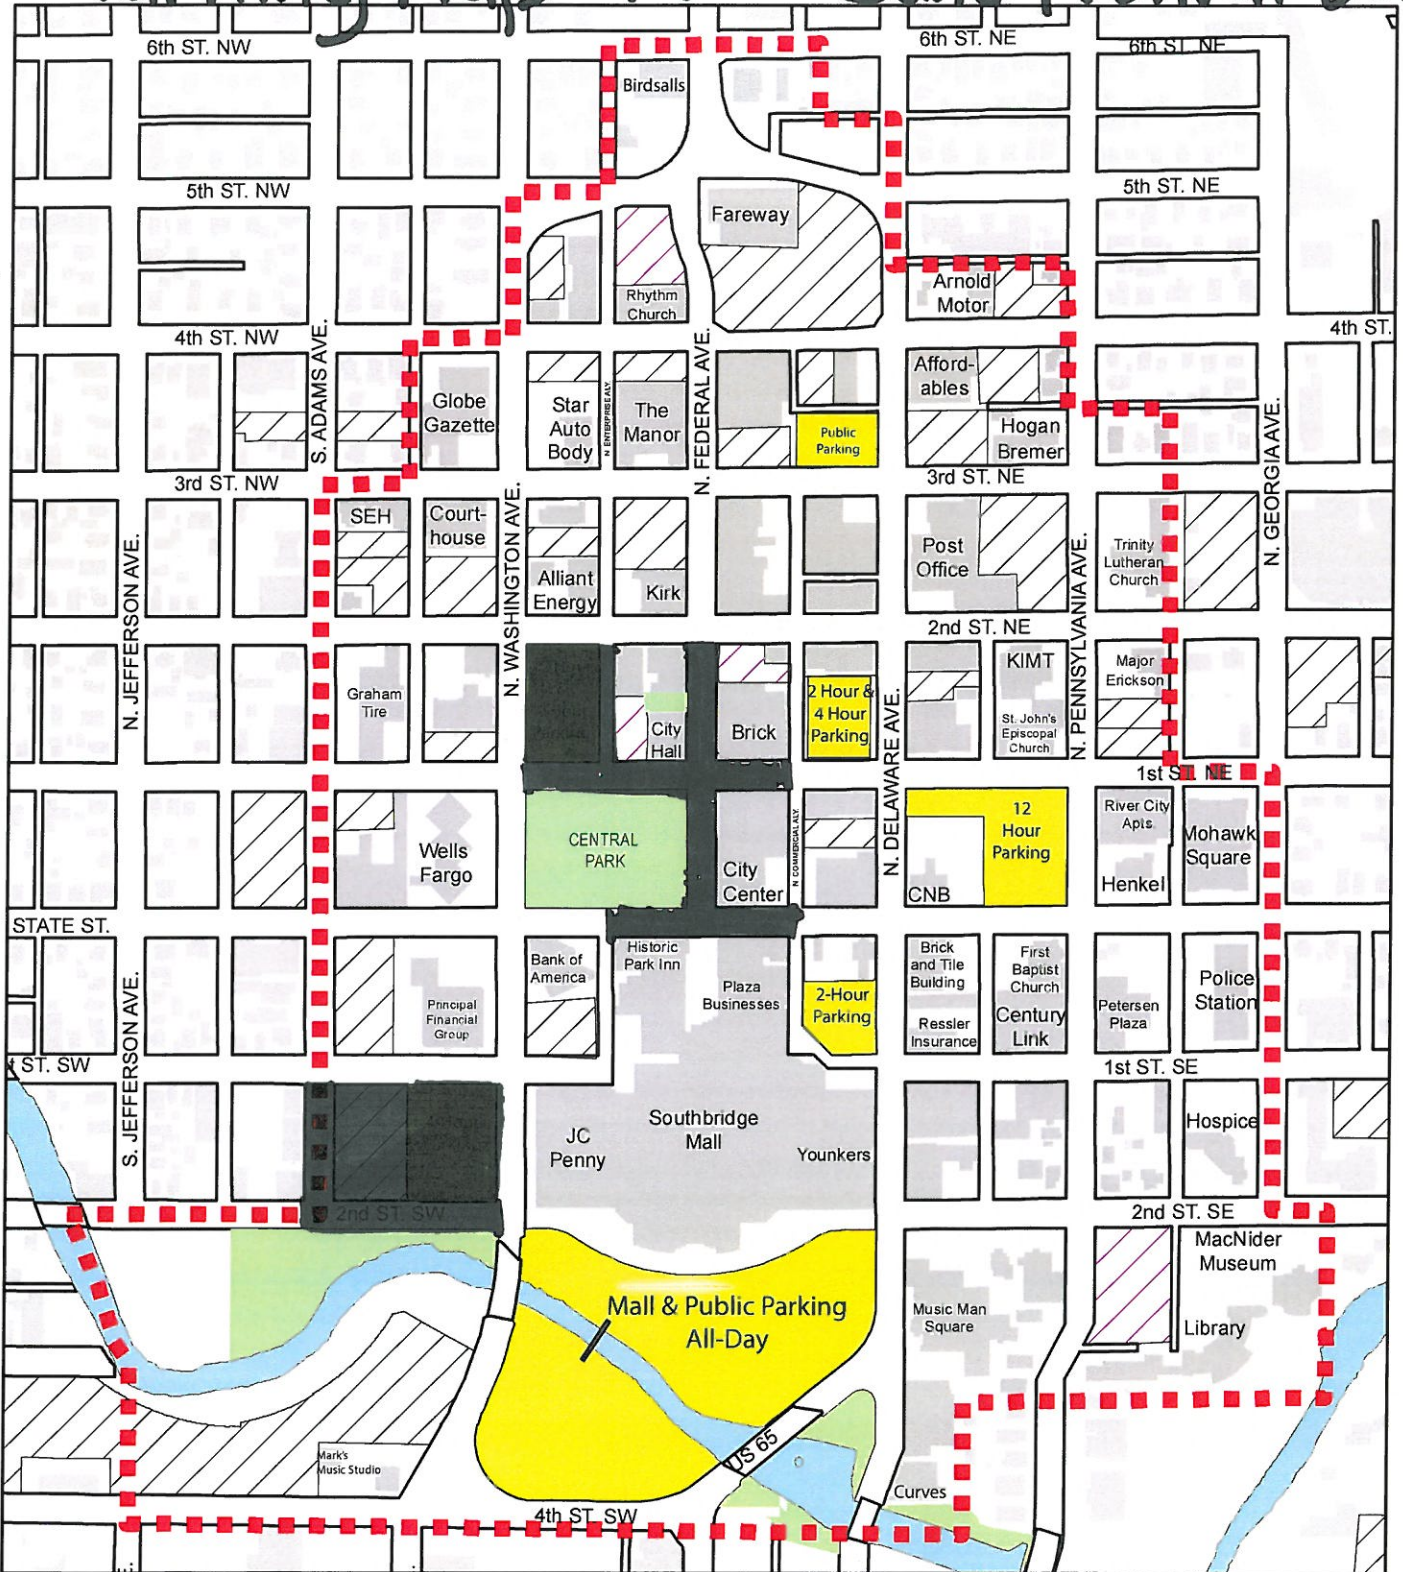

# Parking Map: 77th Band Festival 2015

Boundary Line of Main Street District

- City Parks
- Water
- Buildings
- Private Parking
- Public & Mall Lots

Closed area for North Iowa Band Festival

Thank you City of Mason City GIS for preparing this map.